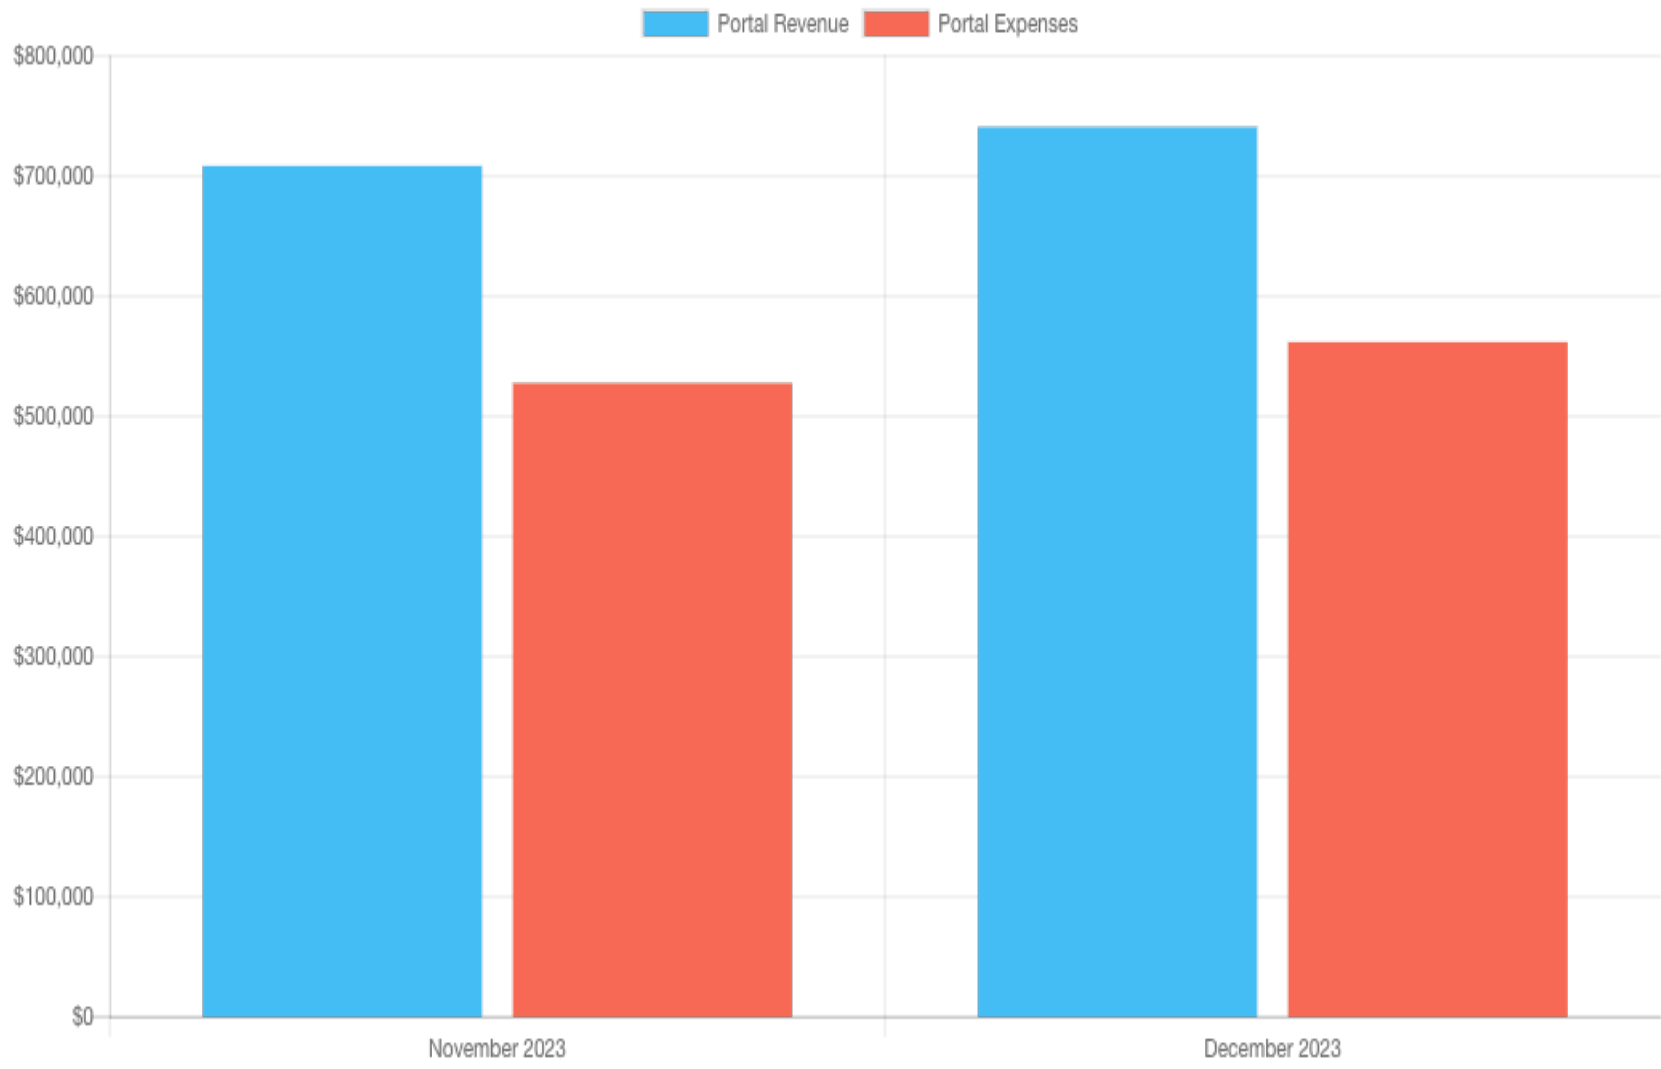

Financials: November 2023 - December 2023 (Unaudited)

Month and Year	Portal Revenue	Portal Expenses
November 2023	$708,488	$527,634
December 2023	$740,929	$561,836
Total	$1,449,417	$1,089,470

- **External Projects:** 2
- **External Revenue:** November 2023 $77,164, December 2023 $160,530
- **External Expenses:** November 2023 $69,447, December 2023 $144,477

Looking Forward

- Portal Contract
- DBEDT Tax Credit Hub Phase II
- HTDC – Website Redesign