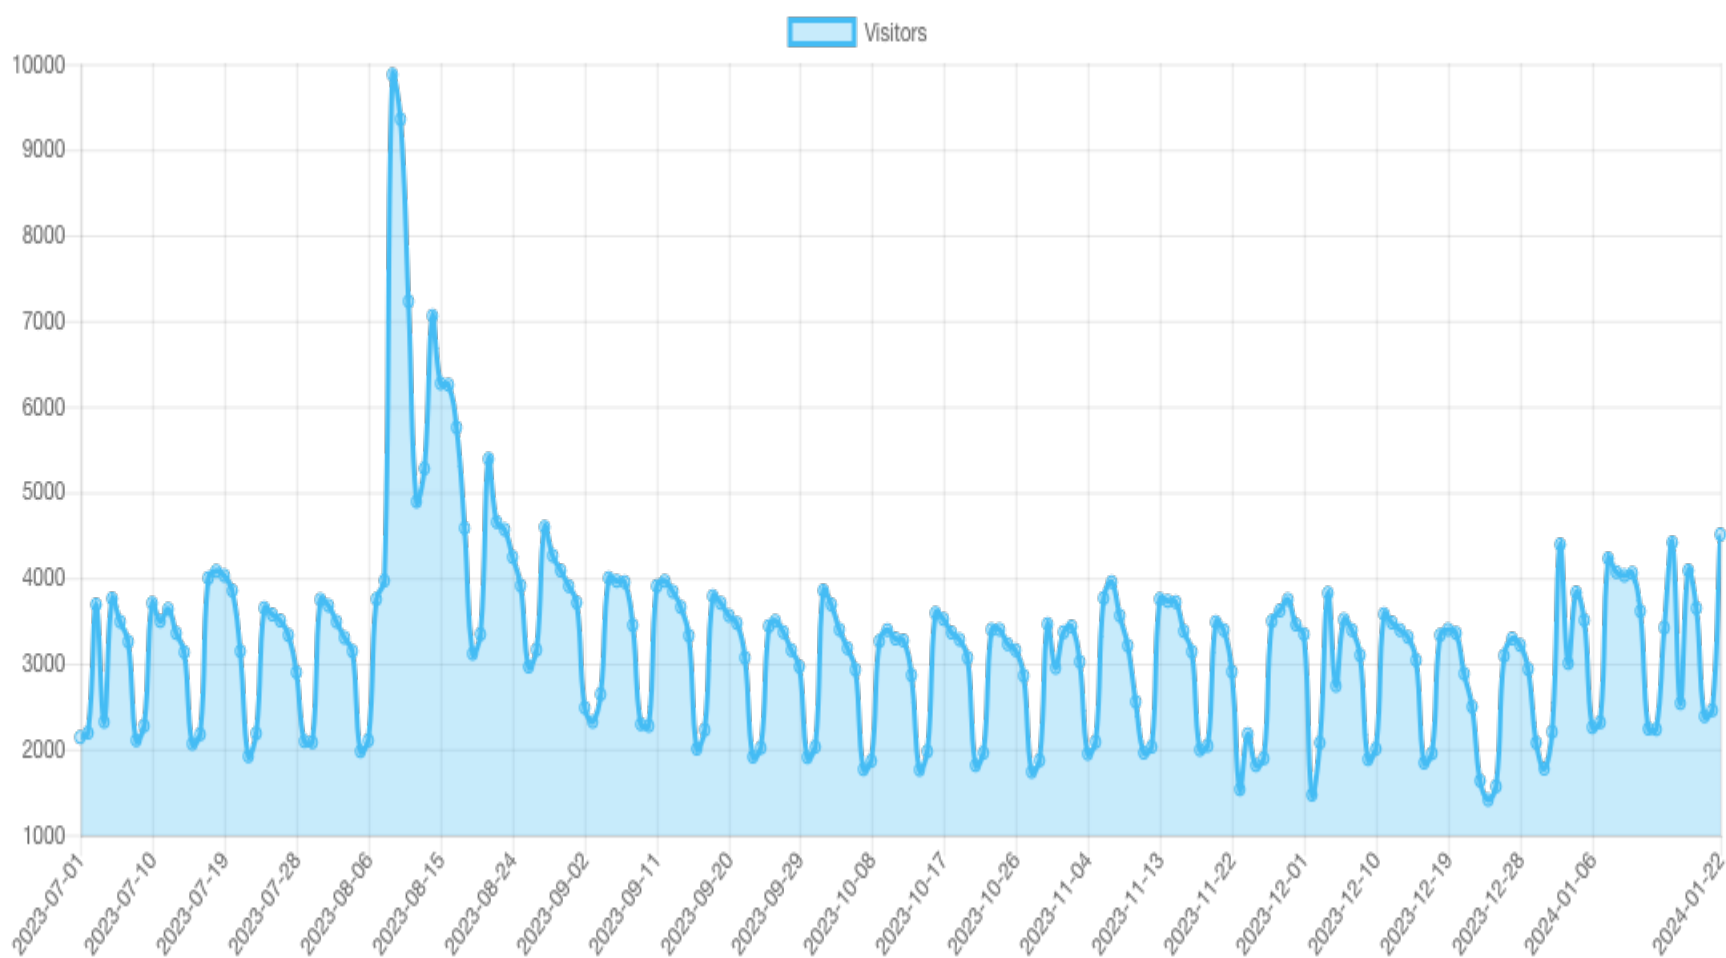

Hawaii.gov Portal Web Analytics

667,983 Visits

806,290 Unique Page Views

1 min 59 sec Average Visit Duration

49% Bounce Rate