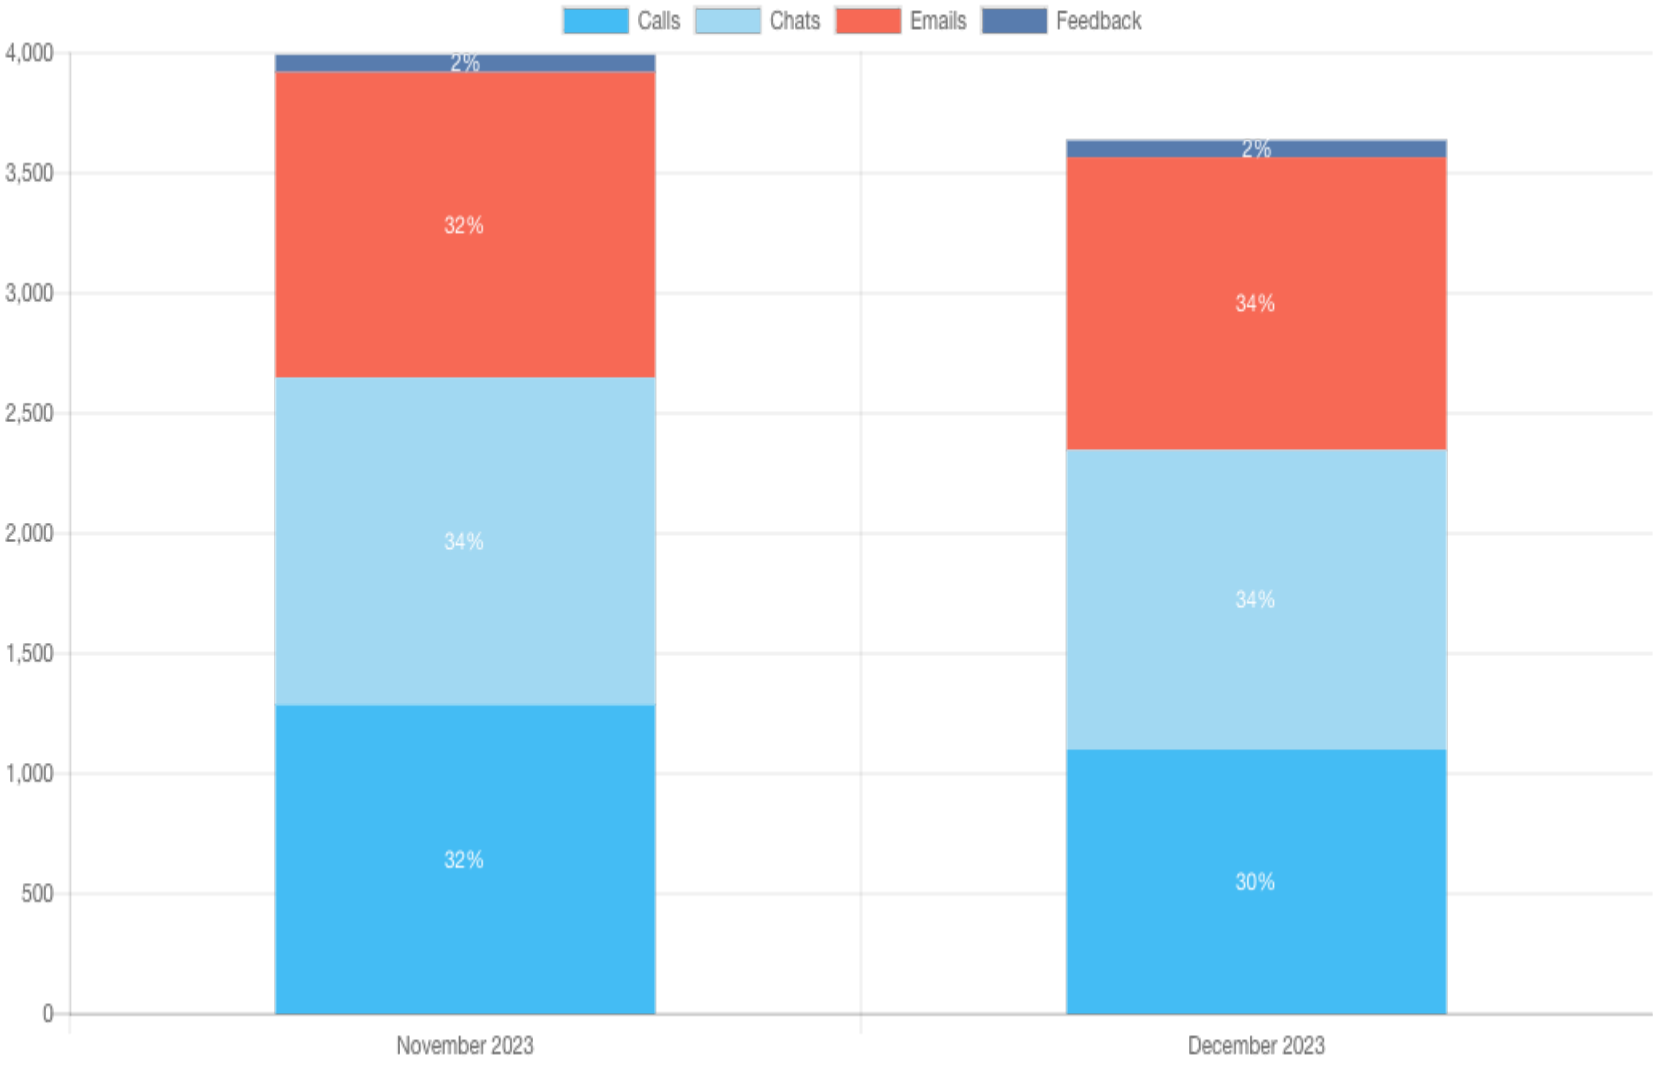

Customer Service Summary

Date	Calls	Chats	Emails	Feedback	Total
November 2023	1,287	1,362	1,271	73	3,993
December 2023	1,100	1,247	1,219	71	3,637
Sub Total	2,387	2,609	2,490	144	7,630